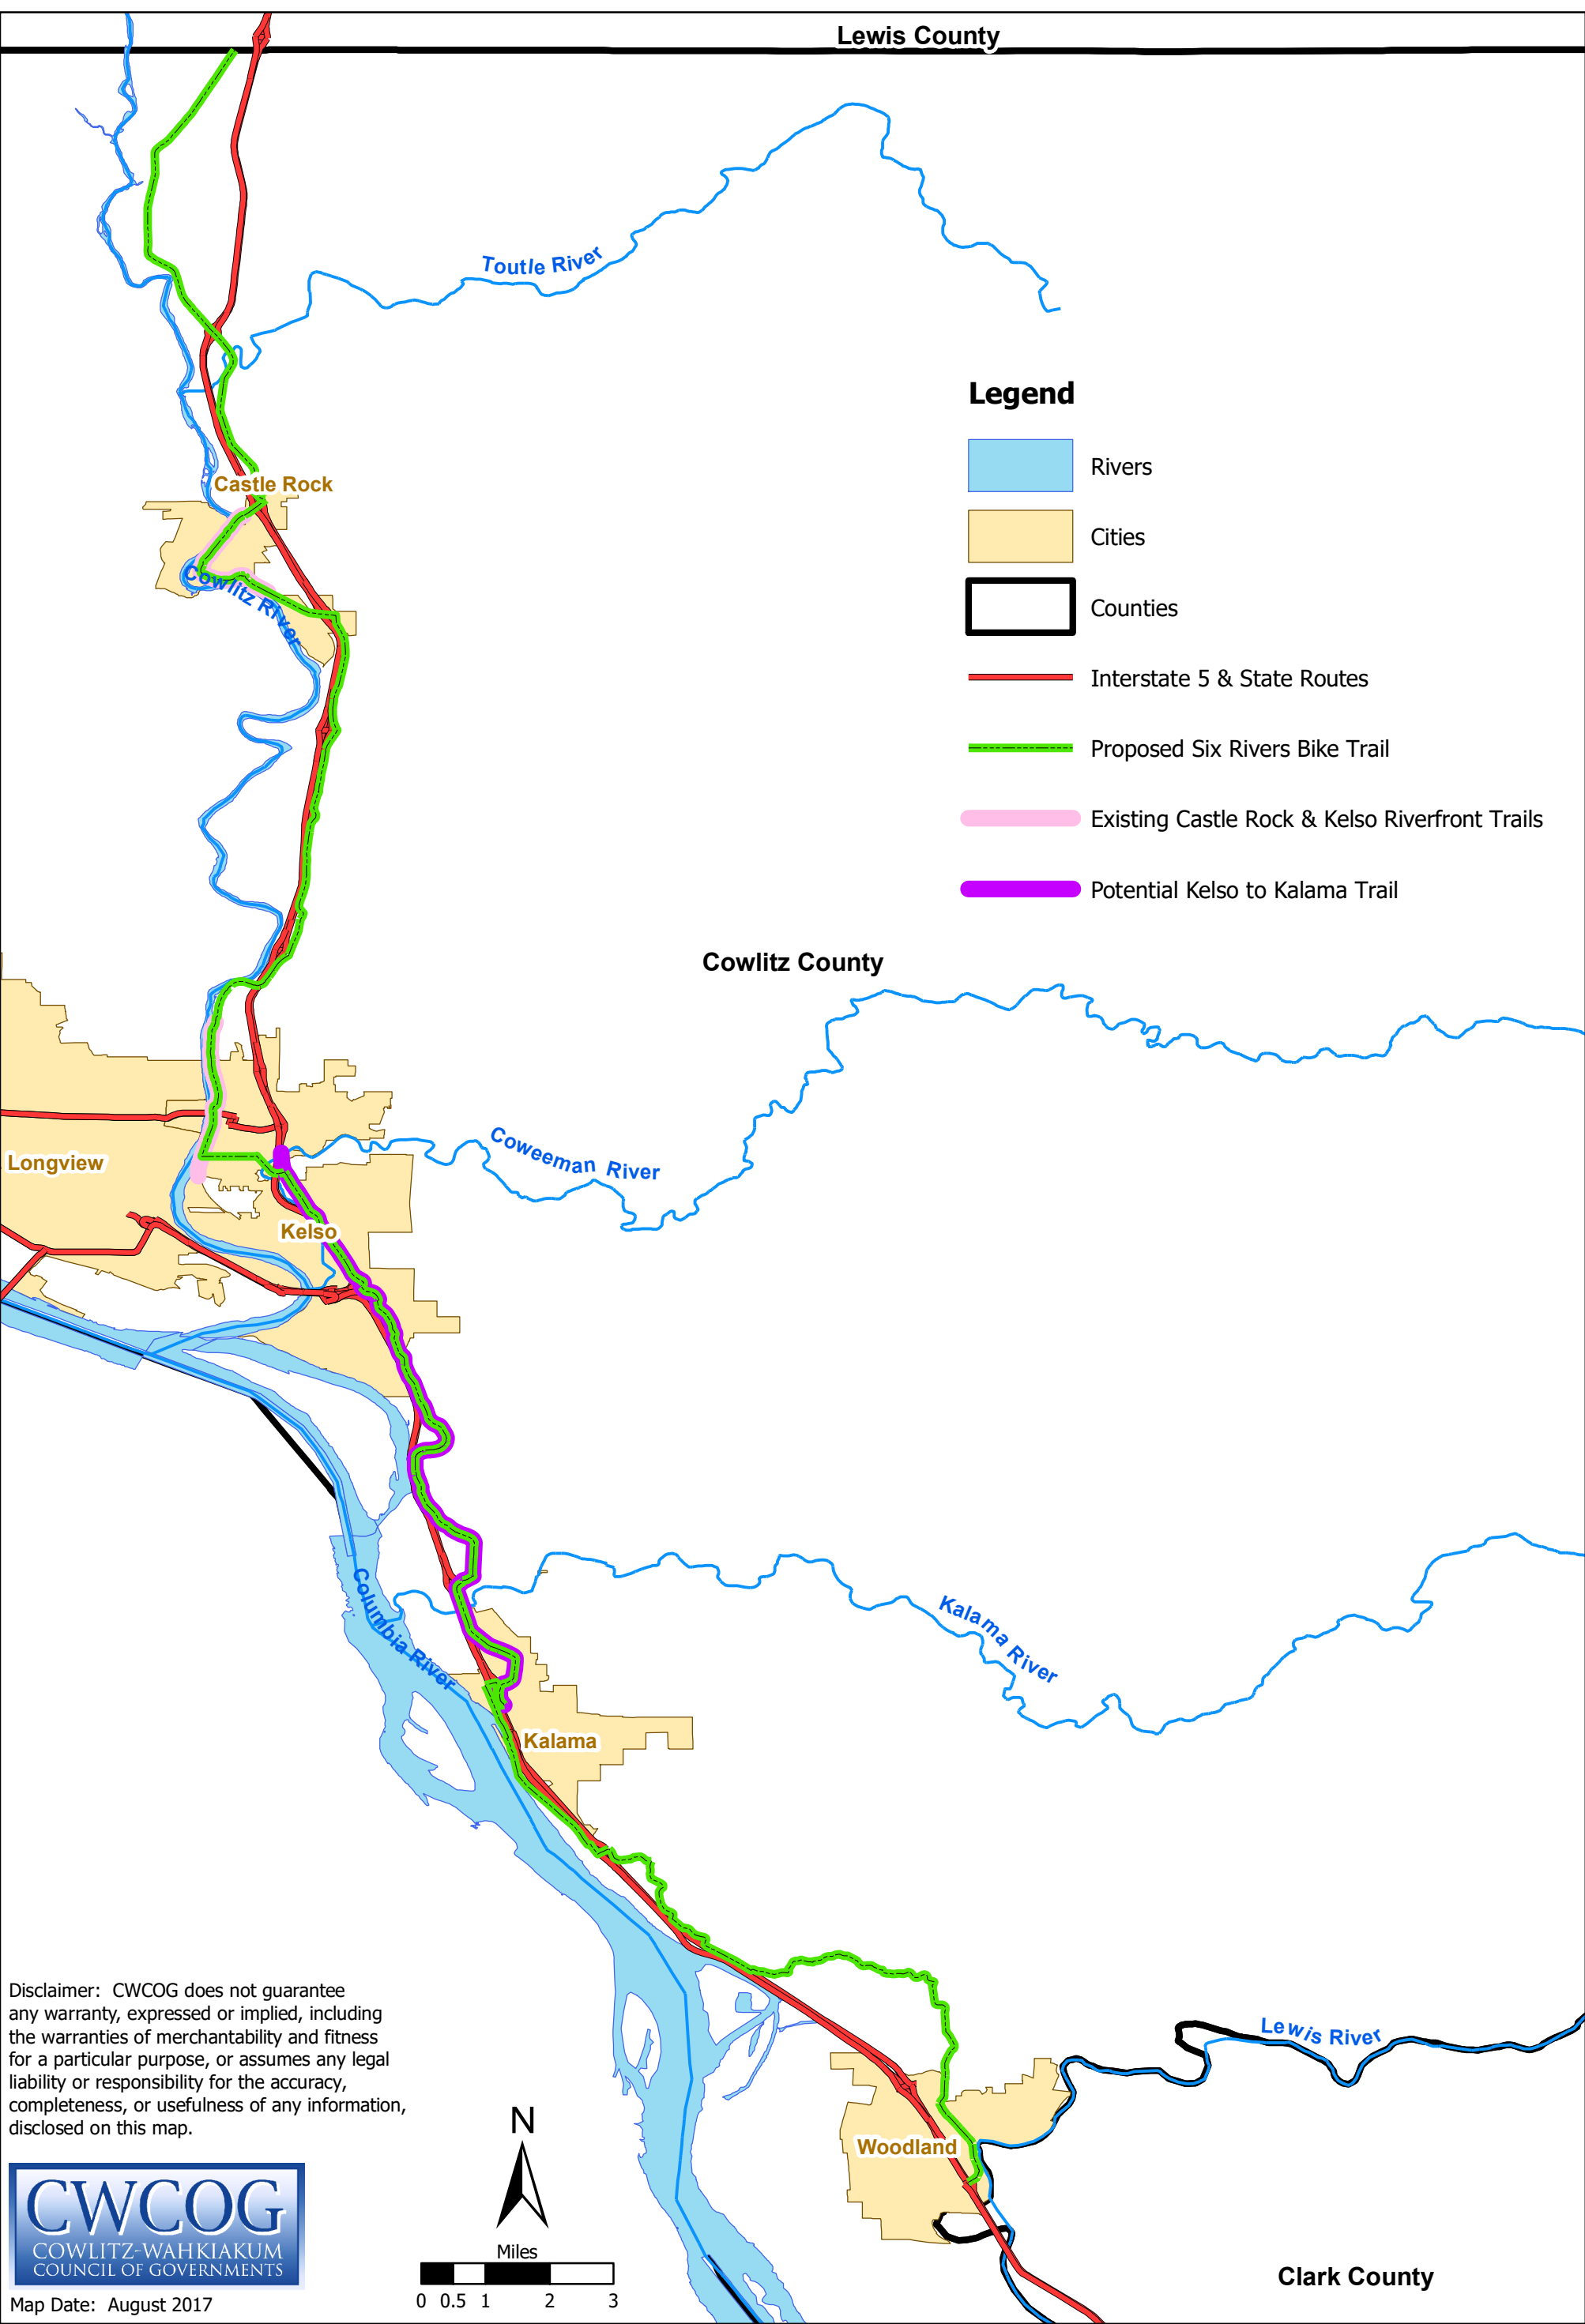

# Six Rivers Bike Trail

## Relationship to Other Trails

### Legend

- Rivers
- Cities
- Counties
- Interstate 5 & State Routes
- Proposed Six Rivers Bike Trail
- Existing Castle Rock & Kelso Riverfront Trails
- Potential Kelso to Kalama Trail

Disclaimer: CWCOG does not guarantee any warranty, expressed or implied, including the warranties of merchantability and fitness for a particular purpose, or assumes any legal liability or responsibility for the accuracy, completeness, or usefulness of any information, disclosed on this map.

Map Date: August 2017

Clark County