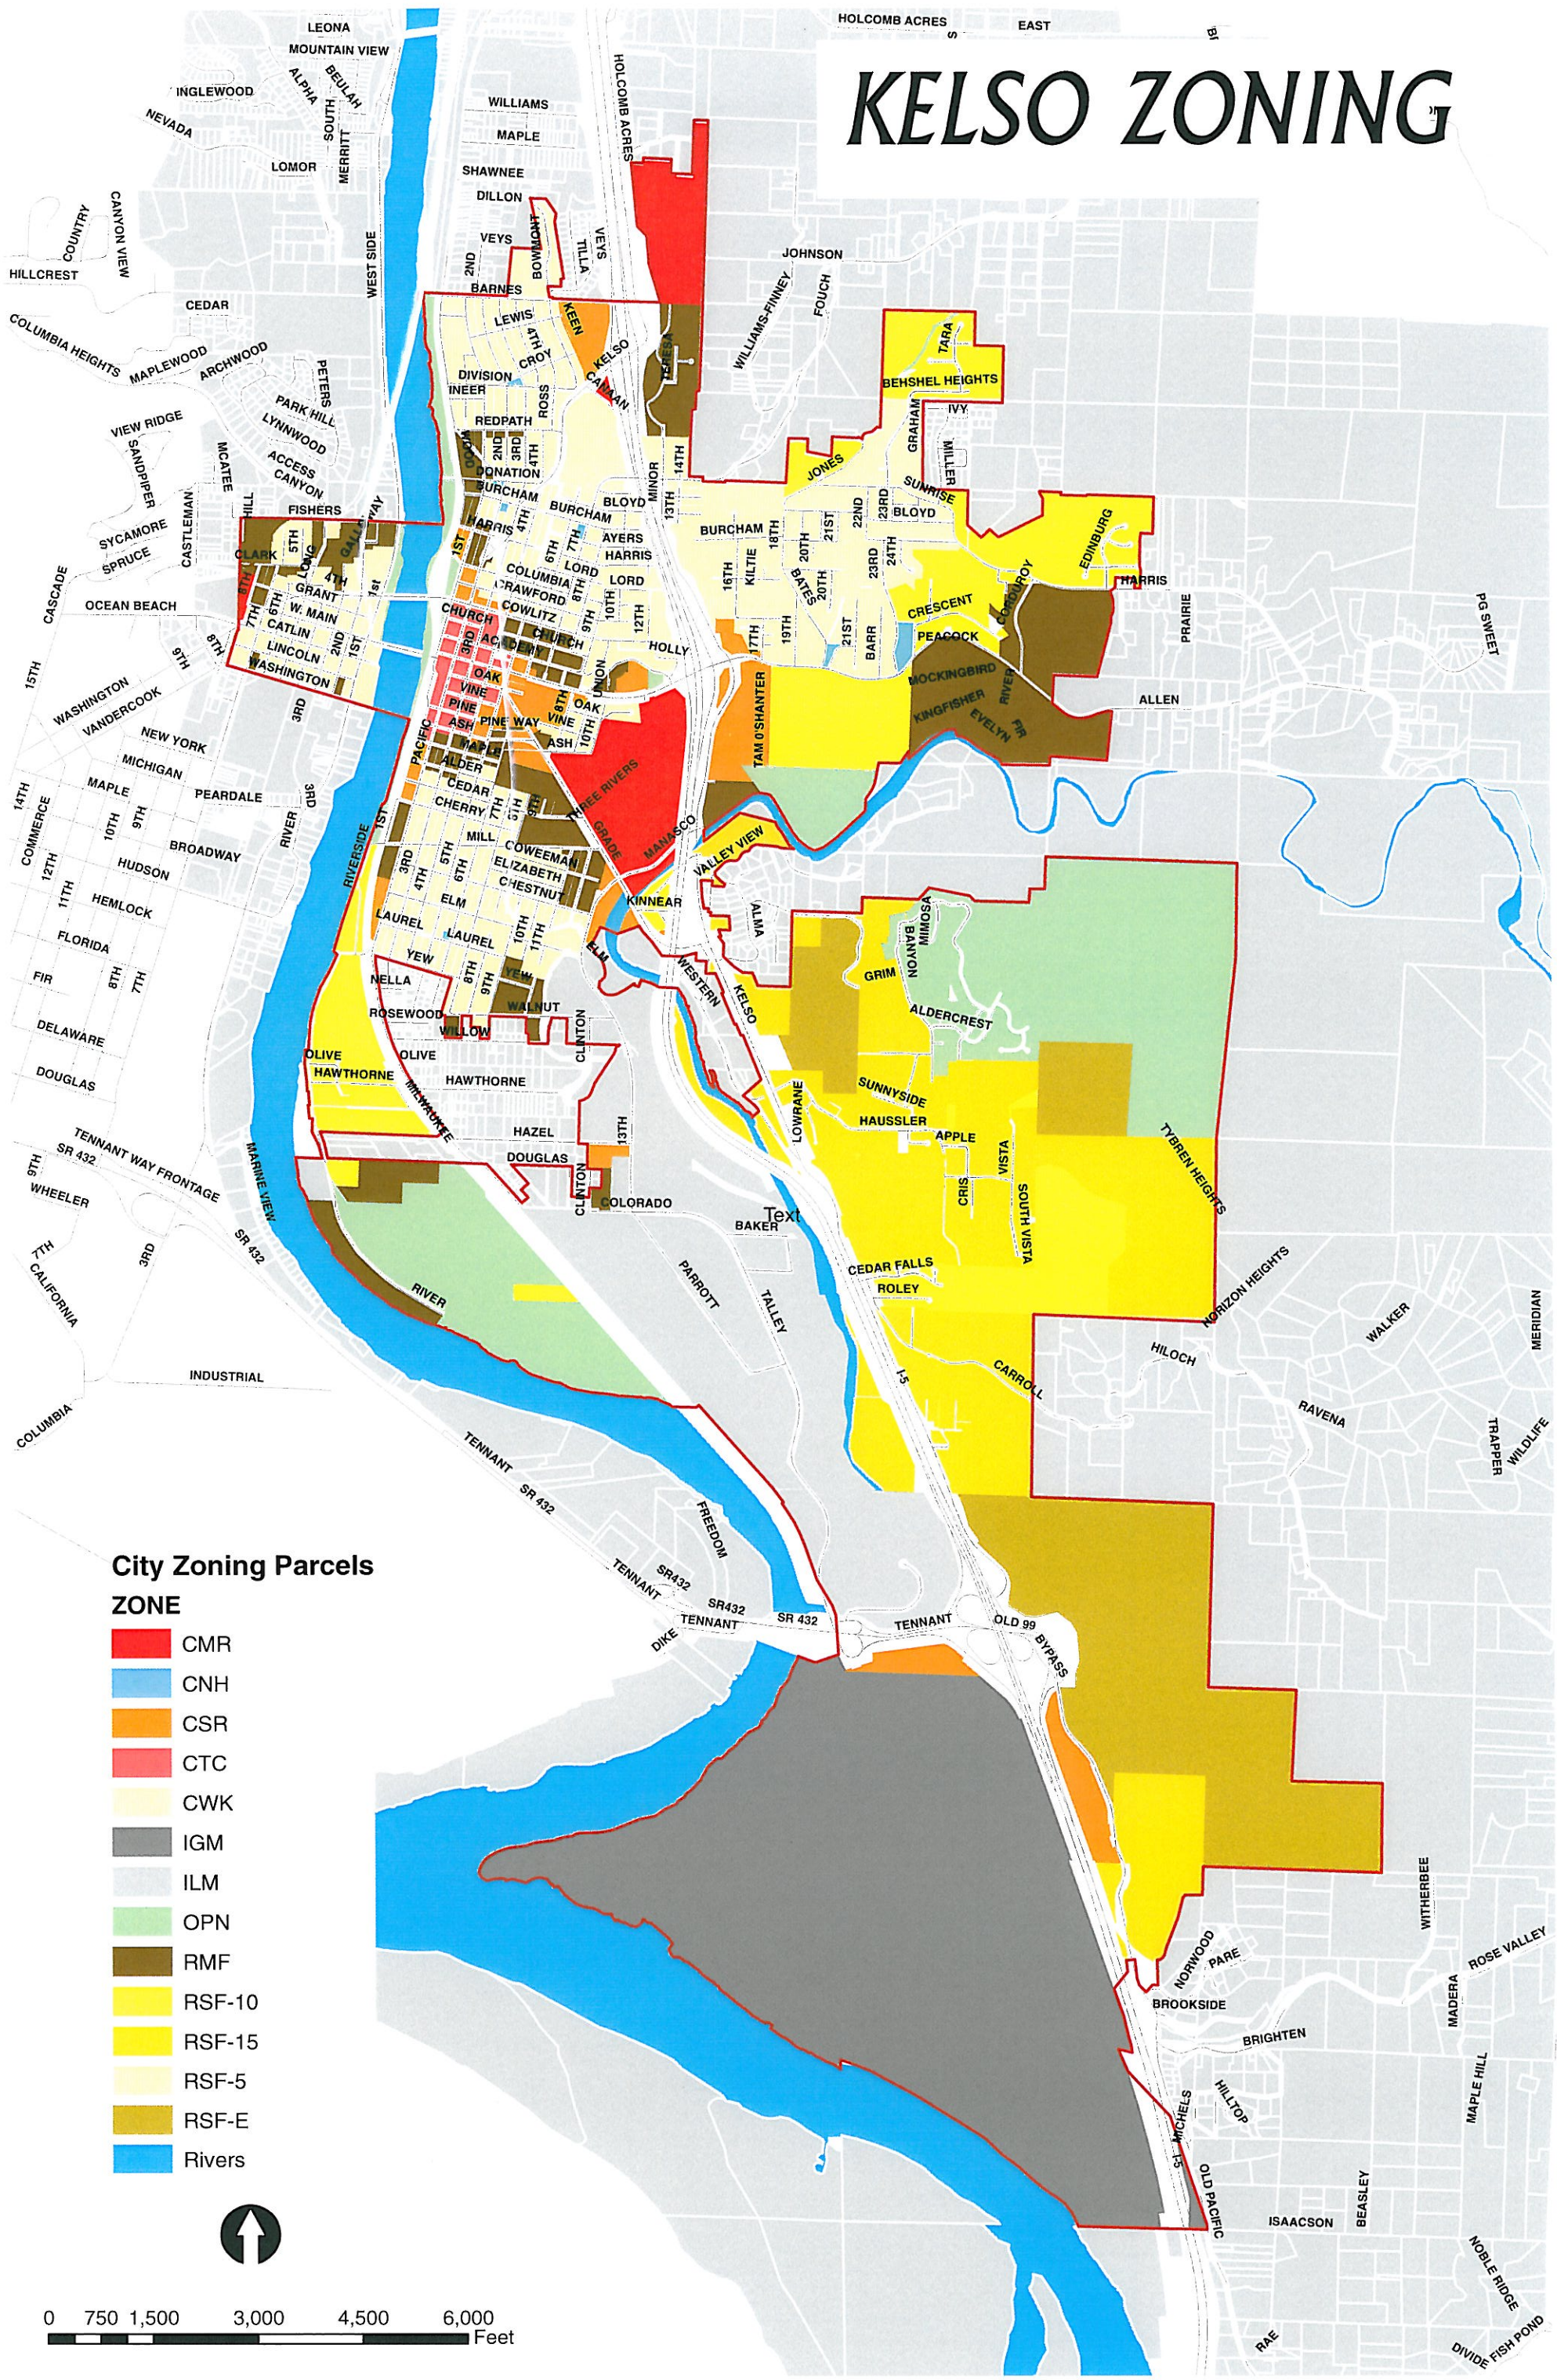

KELSO ZONING

City Zoning Parcels

ZONE

- CMR
- CNH
- CSR
- CTC
- CWK
- IGM
- ILM
- OPN
- RMF
- RSF-10
- RSF-15
- RSF-5
- RSF-E
- Rivers

0 750 1,500 3,000 4,500 6,000 Feet